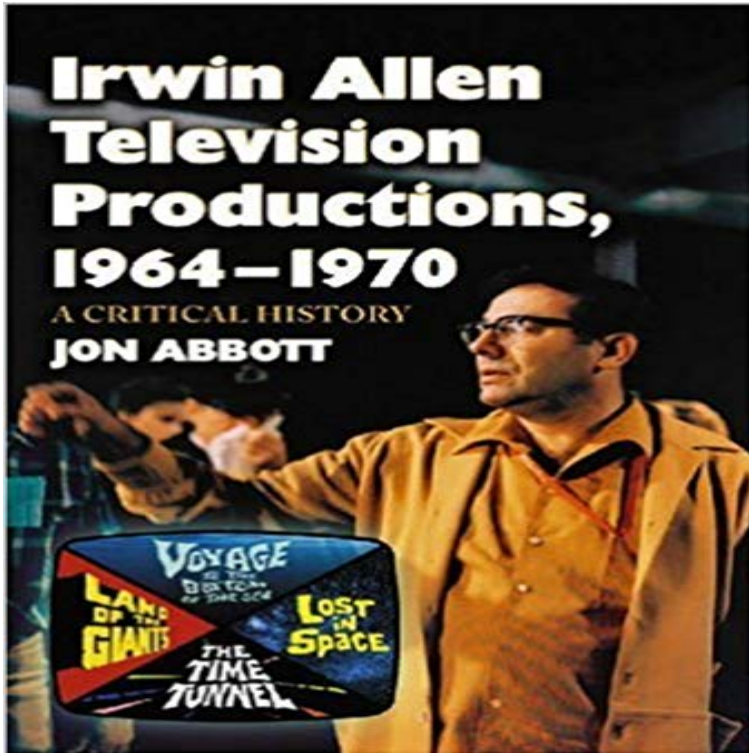

Irwin Allen Television Productions, 1964-1970: A Critical History of Voyage to the Bottom of the Sea, Lost in Space, The Time Tunnel and Land of the Giants

Before establishing himself as the master of disaster with the 1970s film hits *The Poseidon Adventure* and *The Towering Inferno*, Irwin Allen created four of television's most exciting and enduring science-fiction series: *Voyage to the Bottom of the Sea*, *Lost in Space*, *The Time Tunnel* and *Land of the Giants*. Filmed within yards of each other on the busy and successful studio lots of 20th CenturyFox, these 1960s series were full of Allen's favorite tricks and techniques. Sometimes adapted from earlier sources, sometimes devised by Allen and his award-winning special effects teams, those characteristic Allen touches have influenced other productions from the original *Star Trek* to shows of the present day. Every science-fiction show owes something to Allen, and yet none has equaled his series for pace, excitement, or originality. This book documents and examines in detail the premise and origin of each of the four shows and offers an objective evaluation of every episode. In this close-up look at these television landmarks, the author proves that when Irwin Allen's television episodes were good, they were great and when they were bad, they were still terrific fun.